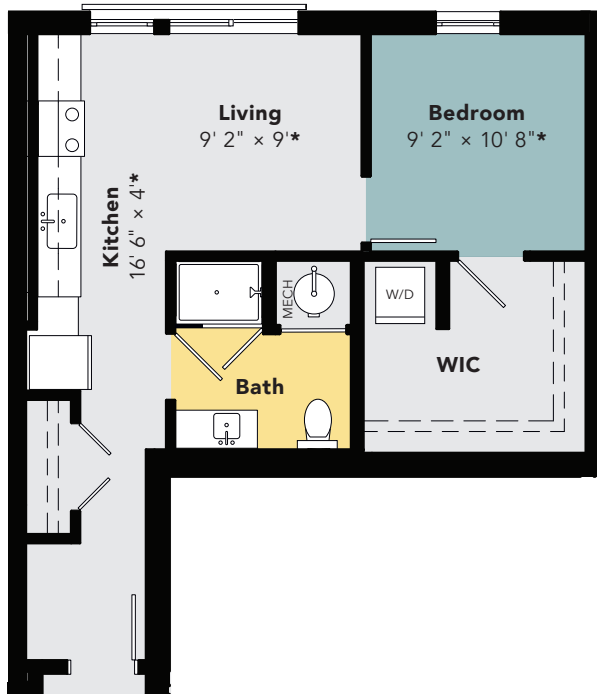

A1 & A2

1 Bedroom • 1 Bath • 584 Sq Ft

Kitchen

*A2 = 16' 10" x 4'

Living

*A2 = 10' 2" x 9"

Sq Ft

*A2 = 630 Sq Ft

Bedroom

*A2 = 10' 2" x 10'

1 BEDROOM
FLOOR PLAN

A1 & A2 UNITS AVAILABLE
BUILDINGS 1 & 2 • LEVELS 2-4
BUILDING 7 • LEVELS 1-4

LEASING OFFICE 602.441.4840
NOVELVALVISTA.COM

NOVEL
VAL VISTA