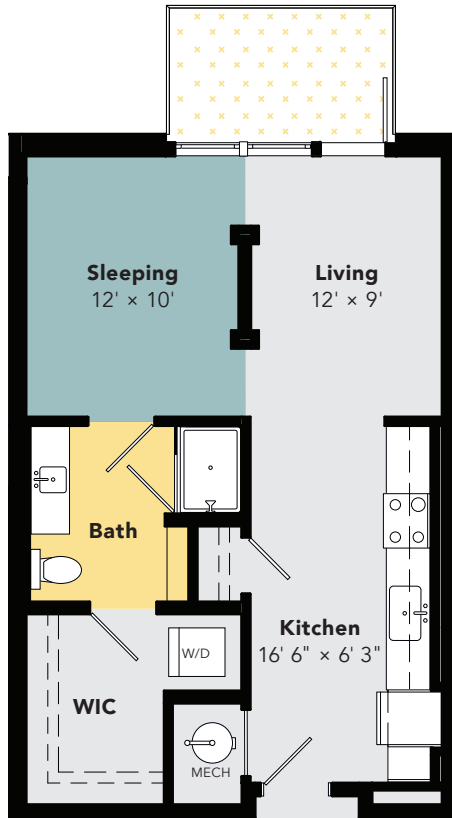

S8

Studio • 1 Bath • 617 Sq Ft

STUDIO
FLOOR PLAN

S8 UNITS AVAILABLE
BUILDINGS 1 & 2 • LEVELS 1-4

LEASING OFFICE 602.441.4840
NOVELVALVISTA.COM

NOVEL
VAL VISTA