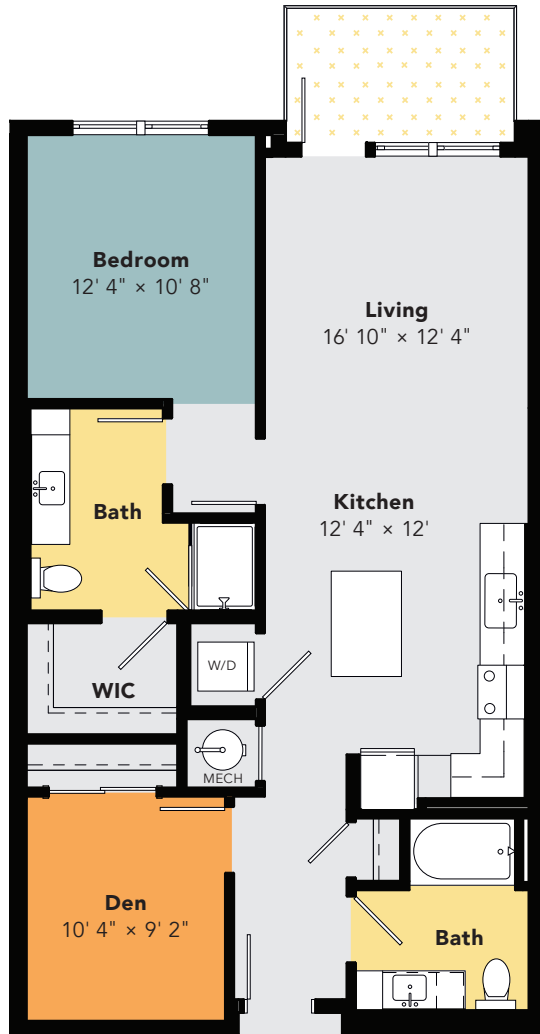

# A10

1 Bedroom • 2 Bath • 992 Sq Ft

1 BEDROOM  
FLOOR PLAN

A10 UNITS AVAILABLE  
BUILDING 2 • LEVELS 1-4

LEASING OFFICE 602.441.4840  
NOVELVALVISTA.COM

  
NOVEL  
VAL VISTA