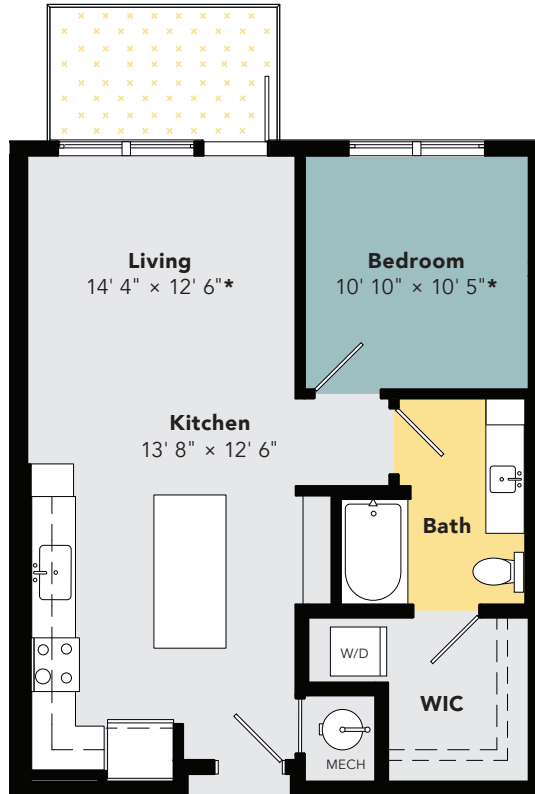

A3, A4 & A6

1 Bedroom • 1 Bath • 716 Sq Ft

Living

*A3 & A4 = 14' 4" x 12' 6"

*A6 = 16' 4" x 12' 6"

Sq Ft

*A4 = 740 Sq Ft

*A6 = 767 Sq Ft

Bedroom

*A4 = 12' 10" x 10' 8"

*A6 = 13' 4" x 10' 5"

1 BEDROOM
FLOOR PLAN

A3, A4 & A6 UNITS AVAILABLE
BUILDINGS 1 & 2 • LEVELS 1-4
BUILDING 7 • LEVELS 1-4

LEASING OFFICE 602.441.4840
NOVELVALVISTA.COM

NOVEL
VAL VISTA