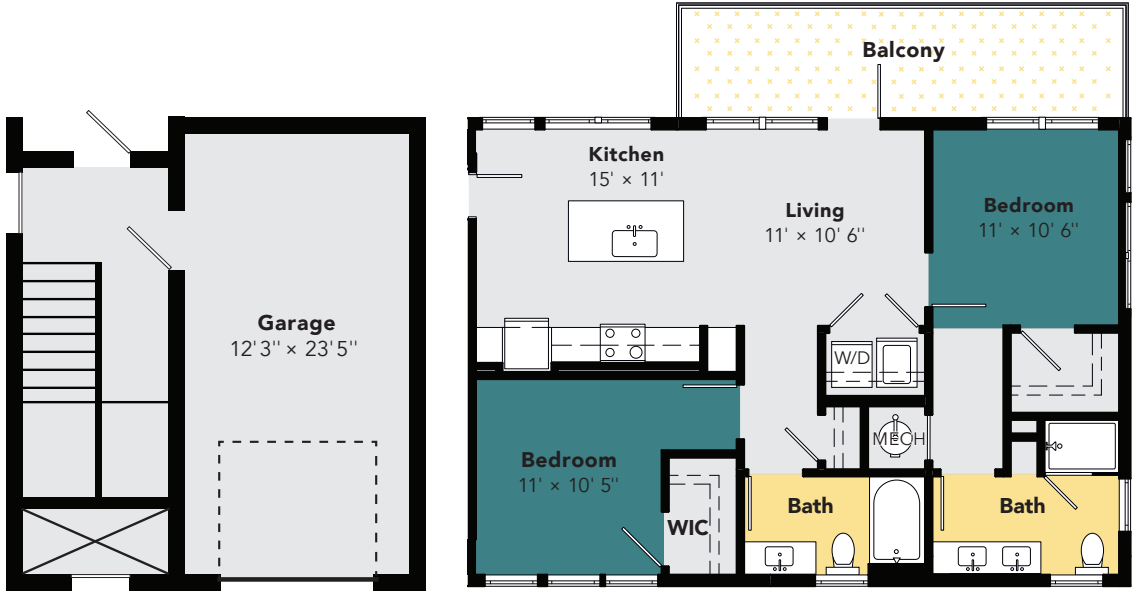

# TH

2 Bedroom • 2 Bath • 972 Sq Ft

First Floor

Second Floor

TOWNHOUSE  
2 BEDROOM  
FLOOR PLAN

TH UNITS AVAILABLE  
BUILDINGS 3 & 4 • LEVEL 2  
BUILDING 5

LEASING OFFICE 602.441.4840  
NOVELVALVISTA.COM

  
NOVEL  
VAL VISTA