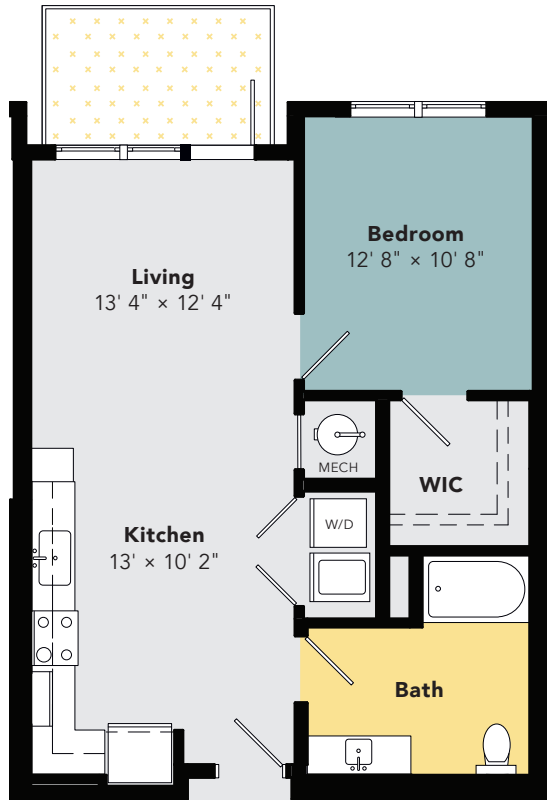

# A5

1 Bedroom • 1 Bath • 753 Sq Ft

1 BEDROOM  
FLOOR PLAN

A5 UNITS AVAILABLE  
BUILDING 1 • LEVEL 2  
BUILDING 7 • LEVEL 2

LEASING OFFICE 602.441.4840  
NOVELVALVISTA.COM

  
NOVEL  
VAL VISTA