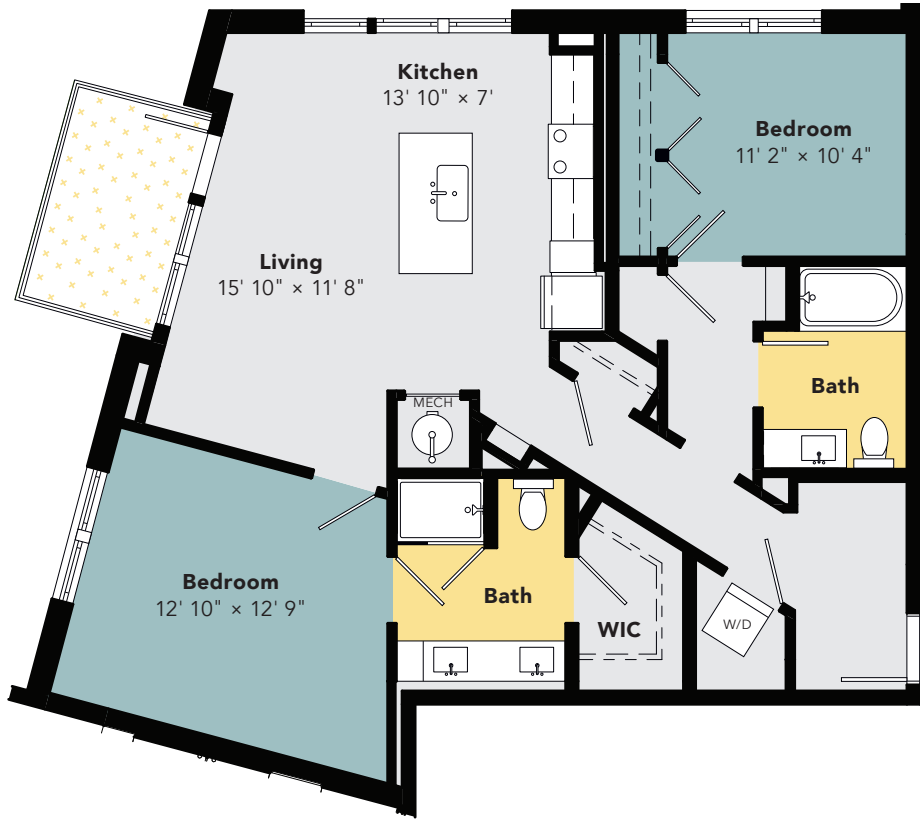

B3

2 Bedroom • 2 Bath • 1,125 Sq Ft

2 BEDROOM
FLOOR PLAN

B3 UNITS AVAILABLE
BUILDINGS 1 & 2 • LEVELS 1-4

LEASING OFFICE 602.441.4840
NOVELVALVISTA.COM

NOVEL
VAL VISTA